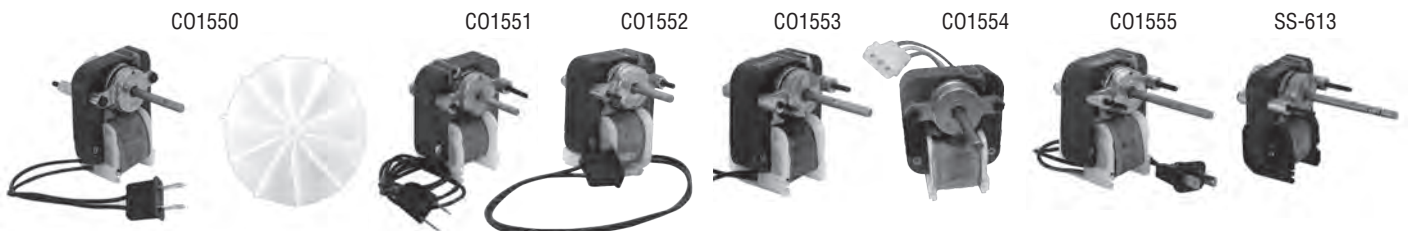

C Frame Motors

Direct Replacement Motors

UL LISTED AND CSA CERTIFIED

Nutone

Stack Size	RPM/Speeds	Volts	Amps	Stock Number	Shaft Dia. and Length	Rotation Shaft End	Nutone No.	Industry Reference			Notes
								Gem	Robertshaw	Supco	
1/2"	3000/1	120	0.51	SS-613	.217" x 2.51"	CCW	82230				
1/2"	3000/1	120	0.89	C01550	.217" x 1.75"	CCW	C65878	EM550	VFM-100	SM-550	194
5/8"	3000/1	120	1.08	C01555	.217" x 2.34"	CCW	C68627	EM555	VFM-106	SM-555	
3/4"	3000/1	120	0.93	C01553	.217" x 1.80"	CCW	C66582	EM553	VFM-104	SM-553	215
3/4"	3000/1	120	0.96	C01552	.217" X 1.20"	CCW	C63675	EM552	VFM-103	SM-552	
7/8"	3000/2	120	1.15	C01551	.217" x 1.36"	CW	C52367	EM551	VFM-101	SM-551	52,197
7/8"	3000/2	120	1.47	C01554	.217" x 1.29"	CCW	C27987	EM554	VFM-105	SM-554	52,197

Bohn

Stack Size	RPM	Volts	Amps	Stock Number	Shaft Dia. and Length	Rotation Shaft End	Stand-offs	Bohn	Industry Reference	
									Gem	Uppco
5/8"	3000	120	0.80	C01691	.18 x 1.8	CW	5036F & 5018S	5007S	EM691	85
5/8"	3000	240	0.32	C01692	.18 x 1.8	CW	5036G & 5018T	5007T	EM692	1,86

Broan

Stack Size	RPM/Speeds	Volts	Amps	Stock Number	Shaft Dia. and Length	Rotation Shaft End	Broan	Industry Reference		Notes
								Electrohome	Rotom	
1/2"	2850/1	120	0.80	CBR216	.181" x 1.3"	CCW	10940969			
3/4"	2850/2	120	1.04	BR052000	.217" x 1.2"	CCW	30080072			
7/8"	2850/1	120	1.40	BR0675	.217" x 1.2"	CCW	10940056			

Notes:

- 1. Item to be discontinued once stock is depleted
- 52. Two-Speed Connection: White-common, Red-low, Black-high
- 176. Moisture Proof Stator
- 194. Includes Fan Blade
- 197. Includes 2-Speed Plug
- 215. Eyelet Terminals on the Leads